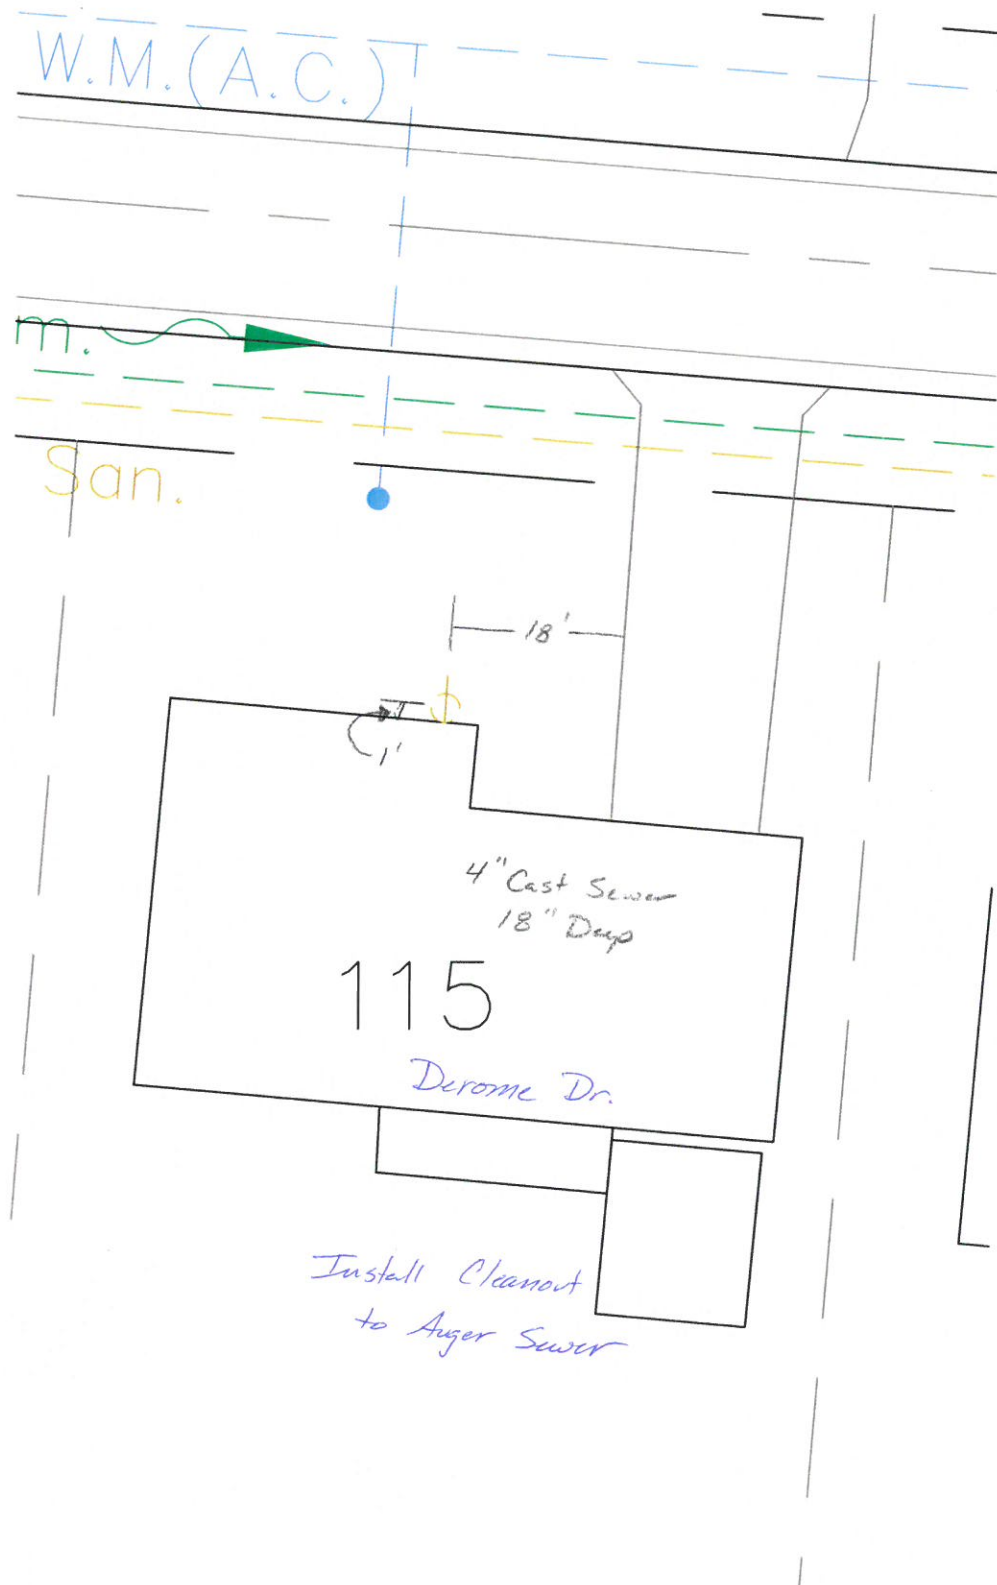

1" = 20'  
12-2-2020  
Tressler Plumbing  
Insp. By: A. Debl

Install Cleanout  
to Auger Sewer